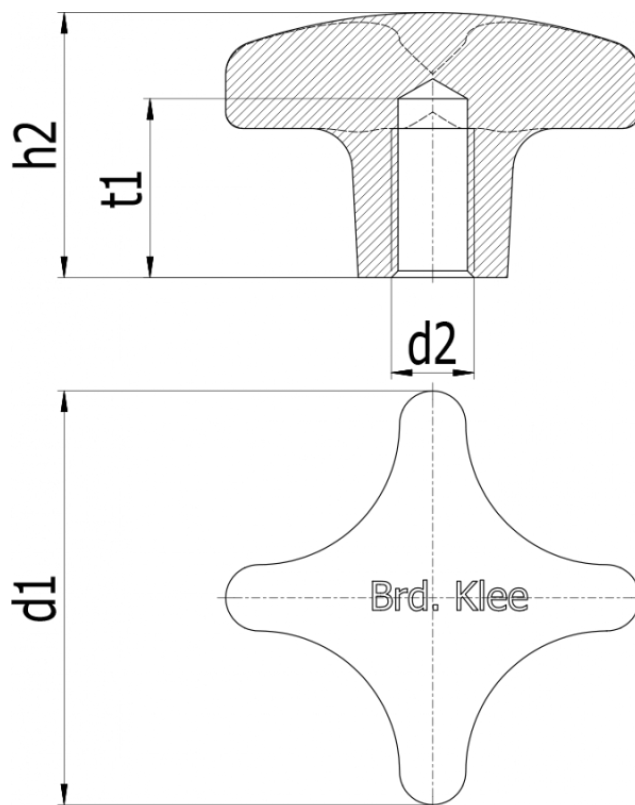

Article number: 20DIN6335NI32M6E

Description: E+G Stainless steel star knob DIN6335-NI-32-M6-E

Measures

| | |
|---------------|------|
| d1 | = 32 |
| d2 | = M6 |
| h2 | = 20 |
| h4 | = 9 |
| t1 | = 12 |
| Weight in (g) | = 38 |